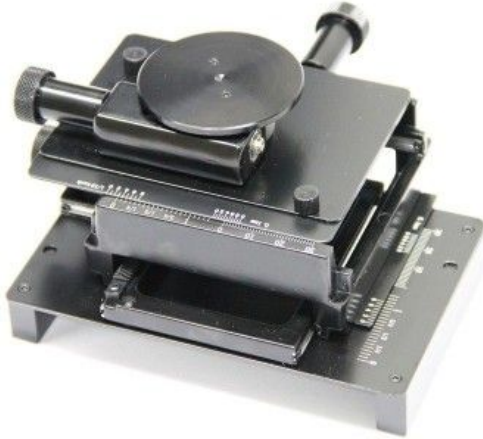

MS15X

Značka: Dino-Lite
Kód produktu: MS15X

Short Description

High precision X/Y table

Popis

The MS15X is an advanced XY table that can be used independently or in combination with the RK-06A or RK-10A column stands.

The MS15X X/Y table base with detachable rotating table is designed for use with all sorts of applications that require fine examination in an X- and Y-axis movement. With the 360 degree rotating table, one can easily carry out all kinds of precision examinations. The MS15X can be used stand-alone or attached to the RK-06A and RK-10A stands (with the included C-Clamps)

Specifikace

Compatibility	
Compatible with:	All models; can be mounted on RK-06A/RK-10A
Housing	
Dimensions	12.7cm (W) x 15.2cm (L) x 7.6cm (H)
Weight	907 g
Features	
ESD safe	No
Information	

Package contents	Base, stage, clamps
Warranty information	2 years European warranty
Accessory range:	Professional stands
Price range	€150,00 - €250,00