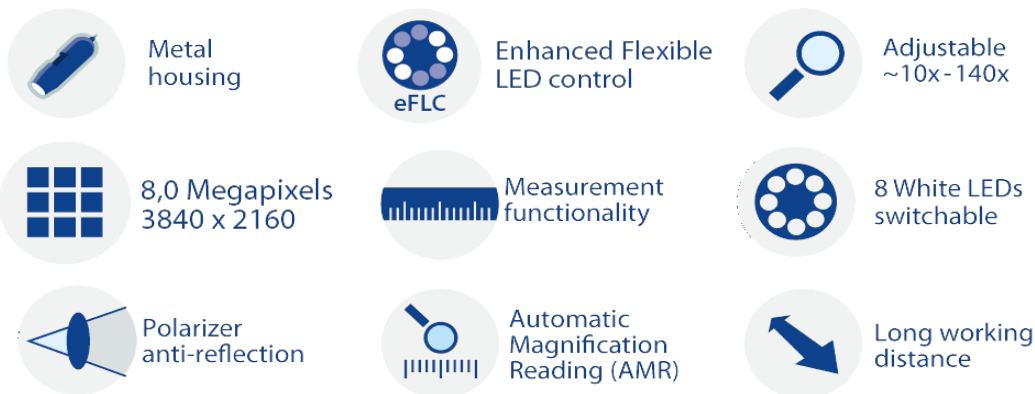

## Short Description

High Optical Resolution  
8.0 Megapixel  
Enhanced Flexible LED Control (eFLC)  
Automatic Magnification Reading (AMR)  
Long Working Distance

## Description

Capture stunning images with the AM8517MZTL 8-megapixel long working distance digital microscope. Engineered with a comprehensive set of features, including AMR, this model is designed to excel in both imaging and measurement-oriented tasks.

---

**The main features of the AM8517MZTL are:**

- 8 Megapixels
- High Optical Resolution
- Automatic Magnification Reading (AMR)
- Enhanced Flexible LED Control (eFLC)
- Long Working Distance (LWD) Optics
- Adjustable Polarizer
- Robust Metal Housing
- 10x ~ 140x magnification (Edge shading occurs below 25x when previewing in 16:9 windows.)
- And more...

### Specification

Lighting	
Light/ LED type	White
Number of LEDs	8
Optics	
Magnification	10x ~ 140x
Working distance	238.3 ~ 33.5 mm
Sensor	
Sensor type	CMOS
Resolution	8 Megapixel (3840 x 2160)

Maximum frame rate	10 fps at 8.0 MP, MJPEG 25 fps at 2.0 MP, MJPEG
<b>Compatibility</b>	
Interface	USB 2.0
Operating system	Windows 10/11
Supported image formats (Windows)	BMP, GIF, PNG, MNG, TIF, TGA, PCX, WBMP, JP2, JPC, JPG, PGX, RAS, PNM
Supported video formats (Windows)	WMV, FLV, SWF
<b>Housing</b>	
Housing material	Metal housing
Dimensions	130 mm (H) x 33 mm (D)
Weight	120 g
<b>Features</b>	
Measurement	Yes
Calibration	Yes
Microtouch sensor	Yes
<b>Information</b>	
Package contents	N3C-C (Close Cap) N3C-D (Diffuser Cap) N3C-D2 (Opal Diffuser Cap) N3C-E (Extended Open Cap) N3C-L (Long Cap) N3C-O (Open Cap) N3C-S (Sidelight Cap)
Warranty information	2 years European warranty
Regulatory approval:	CE, FCC, ROHS
Price range	€1200,00 - €1400,00