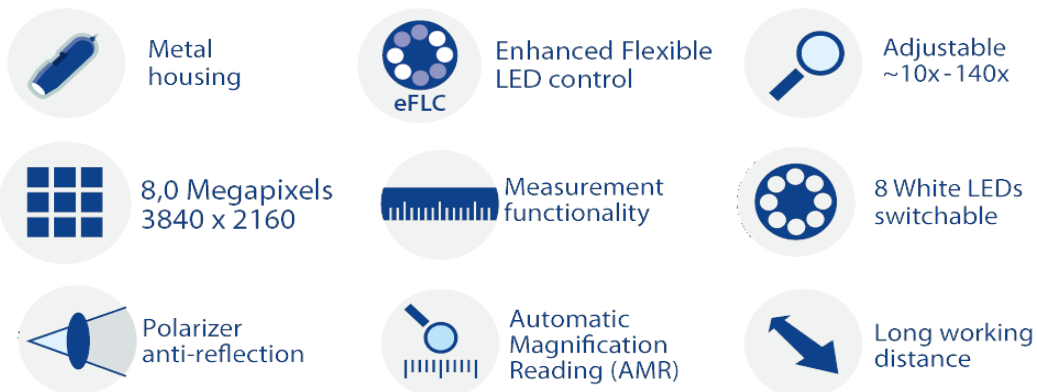

## Short Description

High Optical Resolution  
 8.0 Megapixel  
 Enhanced Flexible LED Control (eFLC)  
 Automatic Magnification Reading (AMR)  
 Long Working Distance

## Descripción

Capture stunning images with the AM8517MZTL 8-megapixel long working distance digital microscope. Engineered with a comprehensive set of features, including AMR, this model is designed to excel in both imaging and measurement-oriented tasks.

---

**The main features of the AM8517MZTL are:**

- 8 Megapixels
- High Optical Resolution
- Automatic Magnification Reading (AMR)
- Enhanced Flexible LED Control (eFLC)
- Long Working Distance (LWD) Optics
- Adjustable Polarizer
- Robust Metal Housing
- 10x ~ 140x magnification (Edge shading occurs below 25x when previewing in 16:9 windows.)
- And more...

### Especificación

Lighting	
Light/ LED type	White
Number of LEDs	8
Optics	
Magnification	10x ~ 140x
Working distance	238.3 ~ 33.5 mm
Sensor	
Sensor type	CMOS
Resolution	8 Megapixel (3840 x 2160)

Maximum frame rate	10 fps at 8.0 MP, MJPEG 25 fps at 2.0 MP, MJPEG
<b>Compatibility</b>	
Interface	USB 2.0
Operating system	Windows 10/11
Supported image formats (Windows)	BMP, GIF, PNG, MNG, TIF, TGA, PCX, WBMP, JP2, JPC, JPG, PGX, RAS, PNM
Supported video formats (Windows)	WMV, FLV, SWF
<b>Housing</b>	
Housing material	Metal housing
Dimensions	130 mm (H) x 33 mm (D)
Weight	120 g
<b>Features</b>	
Measurement	Yes
Calibration	Yes
Microtouch sensor	Yes
<b>Information</b>	
Package contents	N3C-C (Close Cap) N3C-D (Diffuser Cap) N3C-D2 (Opal Diffuser Cap) N3C-E (Extended Open Cap) N3C-L (Long Cap) N3C-O (Open Cap) N3C-S (Sidelight Cap)
Warranty information	2 years European warranty
Regulatory approval:	CE, FCC, ROHS
Price range	€1200,00 - €1400,00