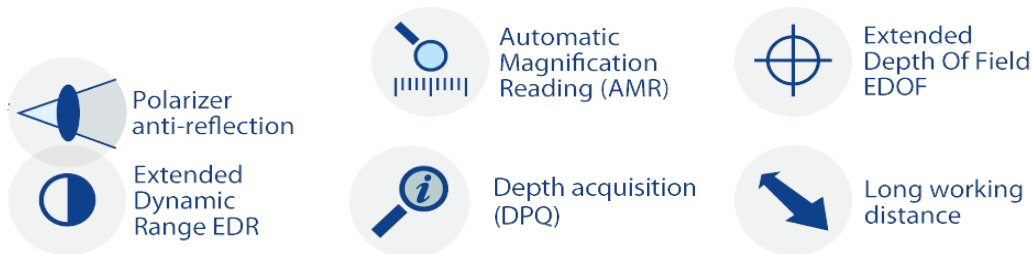

Metal housing

Enhanced Flexible LED control

Adjustable ~10x-140x

8,0 Megapixels  
3840 x 2160

Measurement functionality

8 White LEDs switchable

**The main features of the AM8917MZTL are:**

- 8 Megapixels
- High Optical Resolution
- Automatic Magnification Reading (AMR)
- Extended Depth of Field (EDOF)
- Extended Dynamic Range (EDR)
- Depth Acquisition (DPQ)
- Enhanced Flexible LED Control (eFLC)
- Long Working Distance (LWD) Optics
- Adjustable Polarizer
- Robust Metal Housing
- 10x ~ 140x magnification (Edge shading occurs below 25x when previewing in 16:9 windows.)
- And more...

**Optical Data Table**

<b>MAGNIFICATION RATE</b>	<b>WORKING DISTANCE *</b>	<b>FIELD OF VIEW(X)</b>	<b>FIELD OF VIEW(Y)</b>	<b>DEPTH OF FIELD</b>
10	237.5	60.69	34.14	25.82
20	115.3	30.35	17.07	6.89
30	75.9	20.23	11.38	3.50
40	57.3	15.17	8.53	2.23
50	47.0	12.14	6.83	1.59
60	40.8	10.11	5.69	1.22
70	36.9	8.67	4.88	0.98
80	34.6	7.59	4.27	0.82
90	33.2	6.74	3.79	0.70
100	32.6	6.07	3.41	0.61
110	32.4	5.52	3.10	0.53
120	32.7	5.06	2.85	0.48
130	33.2	4.67	2.63	0.43
140	33.9	4.34	2.44	0.39